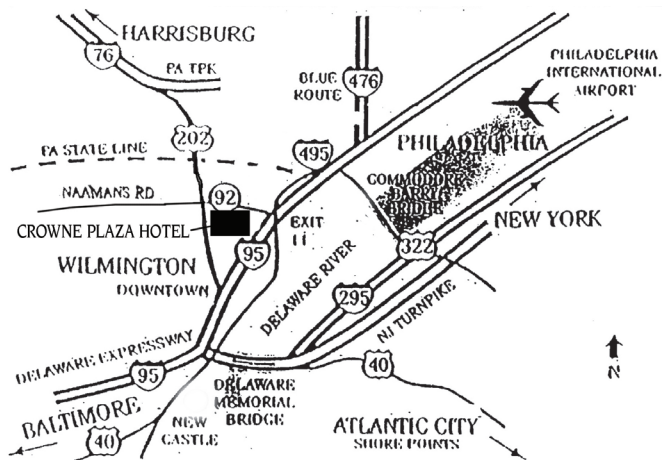

**From Pennsylvania Turnpike:**

Take Valley Forge exit 24 to rte 202 South, turn left on to Naamans Road (rte 92). Hotel is located 5 miles down rte 92 on right.

**From New Jersey Turnpike:**

Take exit 2 over the Commodore Barry Bridge to I-95 South, to 495 South to Naamans Road (rte 92) exit 6, turn right on to Naamans Road (west). Hotel is on the left.

**From Philadelphia & International Airport:**

Take I-95 South, to 495 South, to Naamans Road (rte 92) exit 6, turn right on to Naamans Road, Hotel is on the left.

**From Southern Delaware/Maryland:**

Take I-95 North, to Naamans Road (rte 92) exit 11, turn left on to Naamans Road (west) Hotel is on the left.