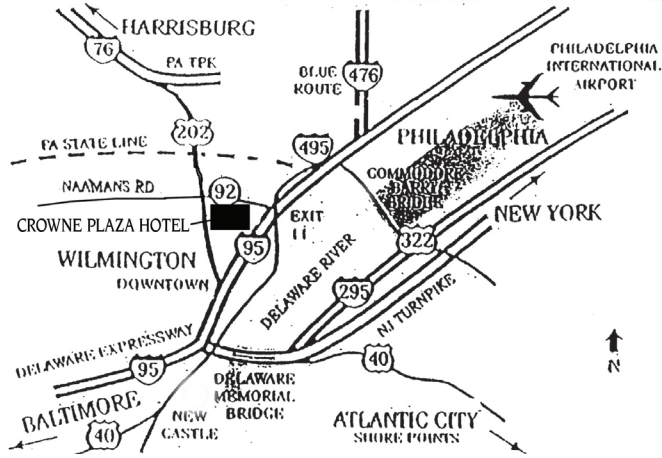

Take I-95 South, to 495 South, to Naamans Road (rte 92) exit 6, turn right on to Naamans Road, Hotel is on the left.

**From Southern Delaware/Maryland:**

Take I-95 North, to Naamans Road (rte 92) exit 11, turn left on to Naamans Road (west) Hotel is on the left.

**From Pennsylvania Turnpike:**

Take Valley Forge exit 24 to rte 202 South, turn left on to Naamans Road (rte 92). Hotel is located 5 miles down rte 92 on right.

**From New Jersey Turnpike:**

Take exit 2 over the Commodore Barry Bridge to I-95 South, to 495 South to Naamans Road (rte 92) exit 6, turn right on to Naamans Road (west). Hotel is on the left.