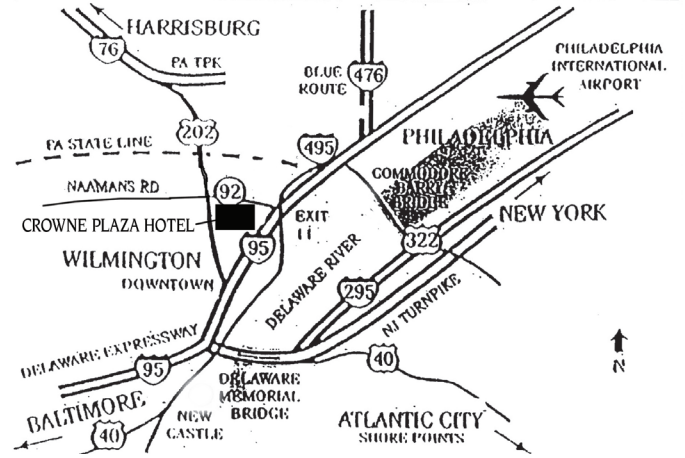

**From Pennsylvania Turnpike:**

Take Valley Forge exit 24 to rte 202 South, turn left on to Naamans Road (rte 92). Hotel is located 5 miles down rte 92 on right.

**From New Jersey Turnpike:**

Take exit 2 over the Commodore Barry Bridge to I-95 South, to 495 South to Naamans Road (rte 92) exit 6, turn right on to Naamans Road (west). Hotel is on the left.

**From Philadelphia & International Airport:**

Take I-95 South, to 495 South, to Naamans Road (rte 92) exit 6, turn right on to Naamans Road, Hotel is on the left.

**From Southern Delaware/Maryland:**

Take I-95 North, to Naamans Road (rte 92) exit 11, turn left on to Naamans Road (west) Hotel is on the left.